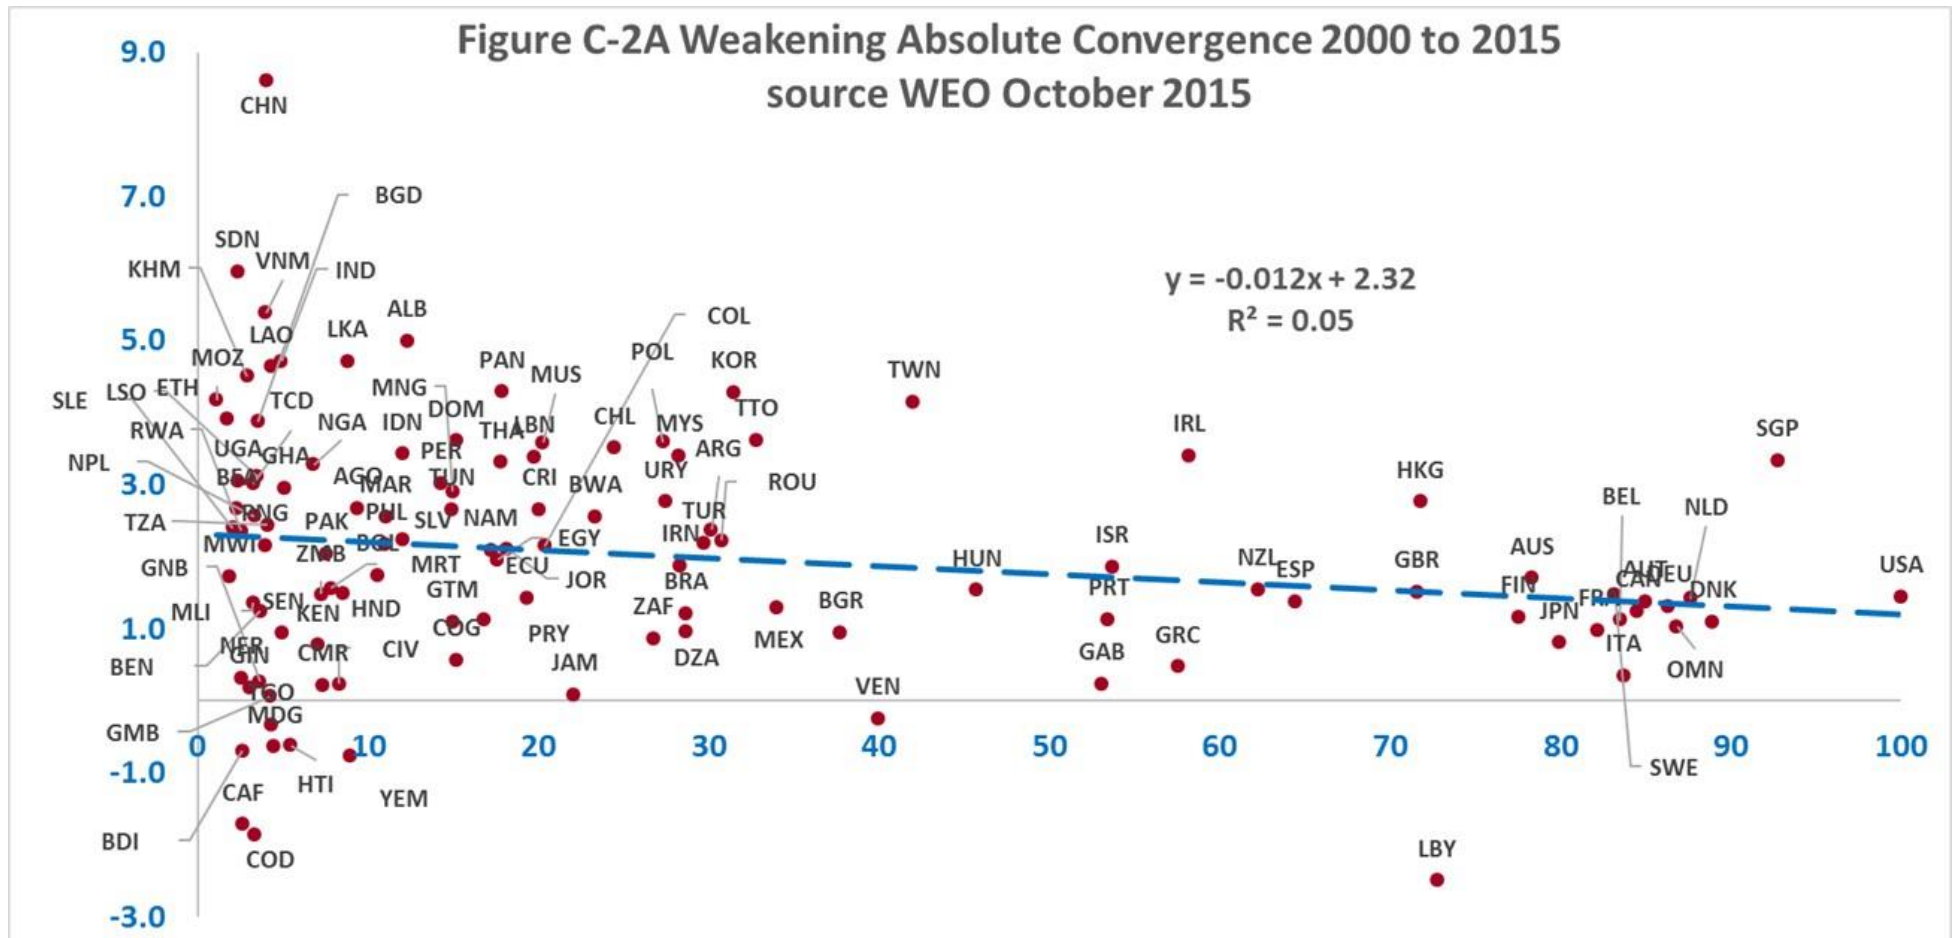

Figure C-2A Weakening Absolute Convergence 2000 to 2015
 source WEO October 2015

Click diagram to get Excel source file or see below.

Source file: www.gdsnet.org/WEO2016AbsConvergenceFigC2_Update.xlsx